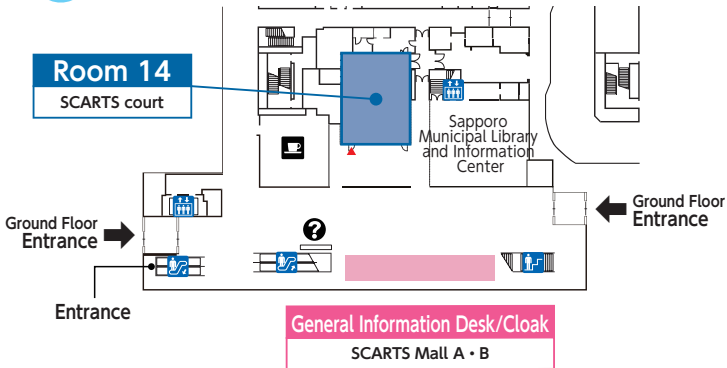

Keio Plaza Hotel	
3F	Room 4~5
2F	General Information Desk Cloak Room 2~3 Exhibition / Book Exhibition
1F	PC Preview Center
B1F	Room 6 Exhibition

Grand Mercure Sapporo Odori Park	
3F	Cloak Room 8~10 Exhibition / Regional Products Fair
2F	PC Preview Center / Cloak E-Poster Area Exhibition
1F	General Information Desk Room 11 Book Exhibition

Kanamoto Hall	
1F	PC Preview Center Room 7

# Sapporo Community Plaza

5F

4F

3F

# Sapporo Community Plaza

2F

1F