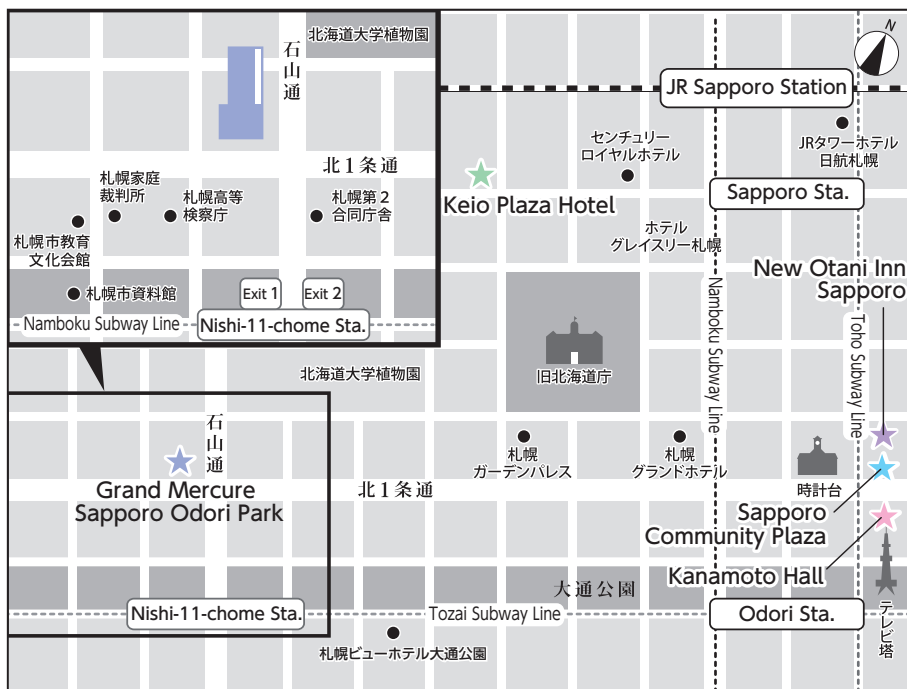

## JR Sapporo Station

# Venue Map

Sapporo Community Plaza	
5~7F	Room 1
3F	PC Preview Center Room 12
2F	Room 13
1F	General Information Desk Cloak Room 14

New Otani Inn Sapporo	
2F	PC Preview Center Cloak Room 15~17 E-Poster Area