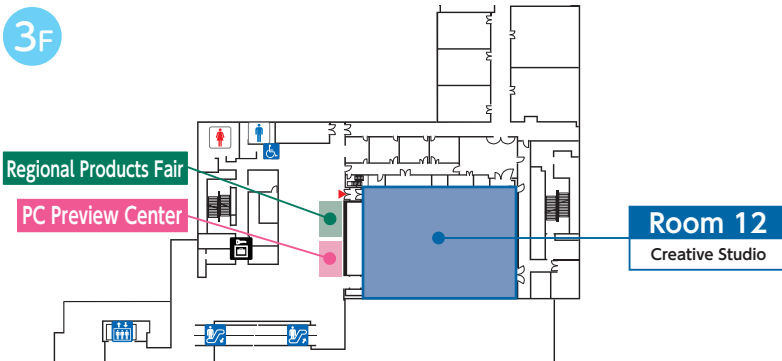

Keio Plaza Hotel	
3F	Room 4~5
2F	General Information Desk Cloak Room 2~3 Exhibition / Book Exhibition
1F	PC Preview Center
B1F	Room 6 Exhibition

Grand Mercure Sapporo Odori Park	
3F	Cloak Room 8~10 Exhibition / Regional Products Fair
2F	PC Preview Center / Cloak E-Poster Area Exhibition
1F	General Information Desk Room 11 Book Exhibition

# Sapporo Community Plaza

5F

4F

3F