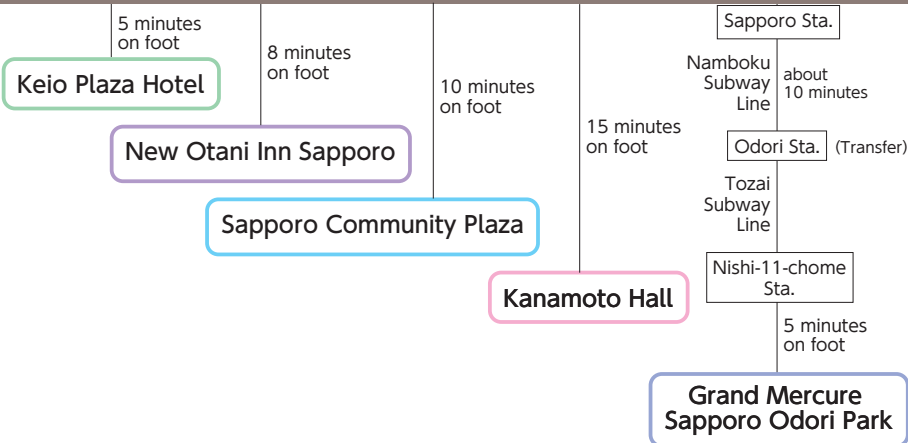

# Transportation Information

## New Chitose Airport

Rapid Airport train 36~43 min

Airport limousine bus 70 min

## JR Sapporo Station