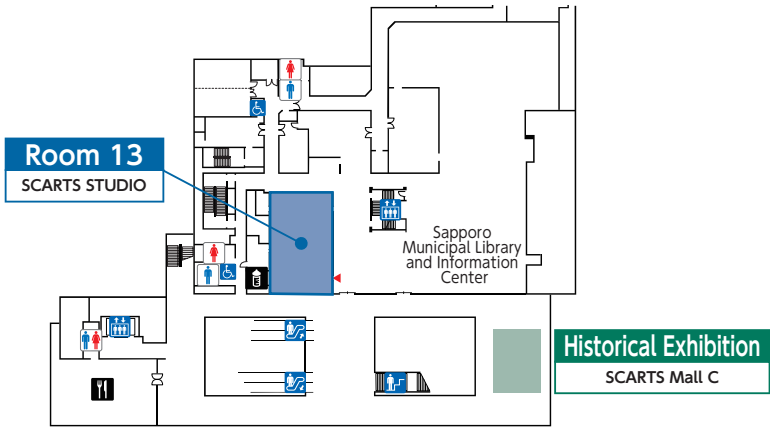

Keio Plaza Hotel	
3F	Room 4~5
2F	General Information Desk Cloak Room 2~3 Exhibition / Book Exhibition
1F	PC Preview Center
B1F	Room 6 Exhibition

Grand Mercure Sapporo Odori Park	
3F	Cloak Room 8~10 Exhibition / Regional Products Fair
2F	PC Preview Center / Cloak E-Poster Area Exhibition
1F	General Information Desk Room 11 Book Exhibition

Kanamoto Hall	
1F	PC Preview Center Room 7

# Sapporo Community Plaza

5F

4F

3F

# Sapporo Community Plaza

2F

1F