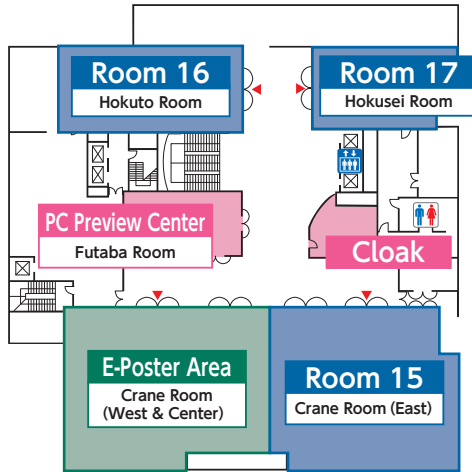

Keio Plaza Hotel	
3F	Room 4~5
2F	General Information Desk Cloak Room 2~3 Exhibition / Book Exhibition
1F	PC Preview Center
B1F	Room 6 Exhibition

Grand Mercure Sapporo Odori Park	
3F	Cloak Room 8~10 Exhibition / Regional Products Fair
2F	PC Preview Center / Cloak E-Poster Area Exhibition
1F	General Information Desk Room 11 Book Exhibition

# Sapporo Community Plaza

2F

1F

# Keio Plaza Hotel

## ■ New Otani Inn Sapporo

---

2F