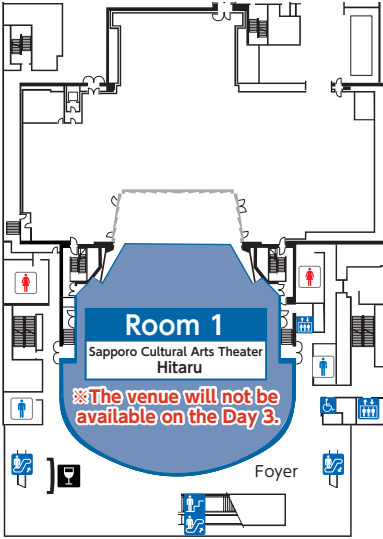

Sapporo Community Plaza

5F