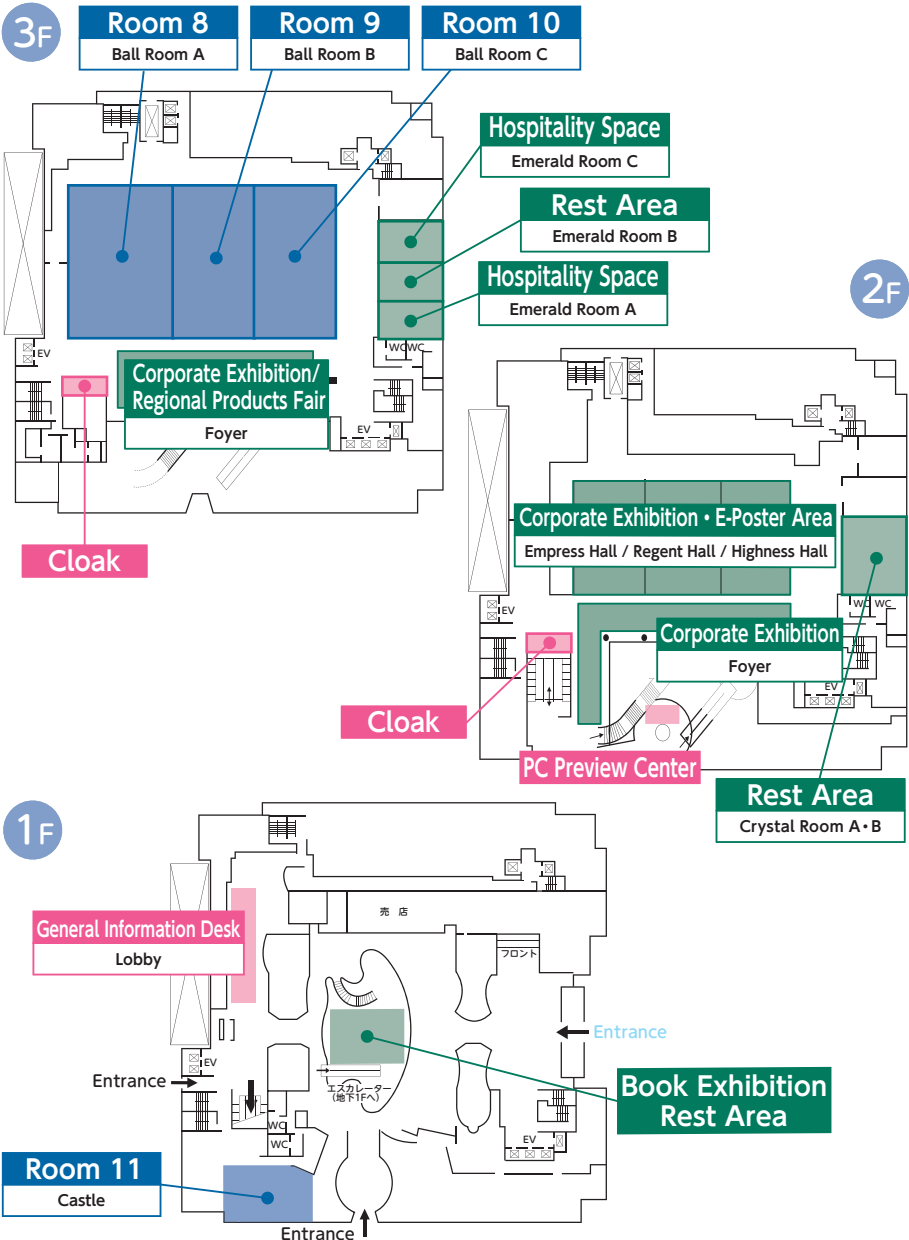

■ Grand Mercure Sapporo Odori Park