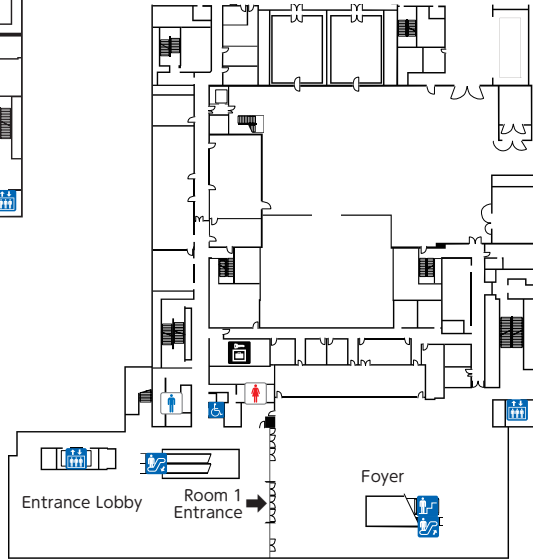

Sapporo Community Plaza

5F

4F

3F