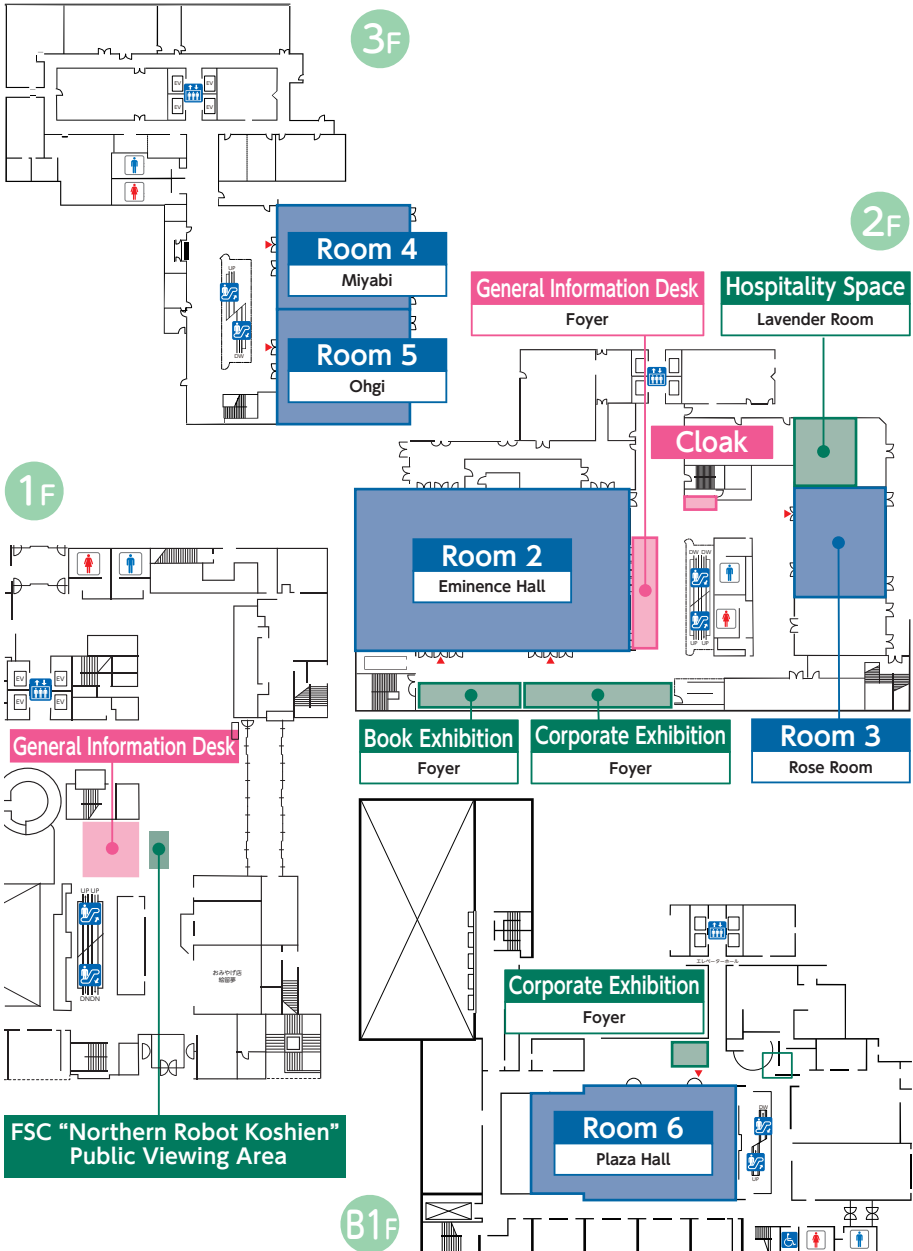

Keio Plaza Hotel	
3F	Room 4~5
2F	General Information Desk Cloak Room 2~3 Exhibition / Book Exhibition
1F	PC Preview Center
B1F	Room 6 Exhibition

Grand Mercure Sapporo Odori Park	
3F	Cloak Room 8~10 Exhibition / Regional Products Fair
2F	PC Preview Center / Cloak E-Poster Area Exhibition
1F	General Information Desk Room 11 Book Exhibition

Kanamoto Hall	
1F	PC Preview Center Room 7

# Sapporo Community Plaza

2F

1F

# Keio Plaza Hotel